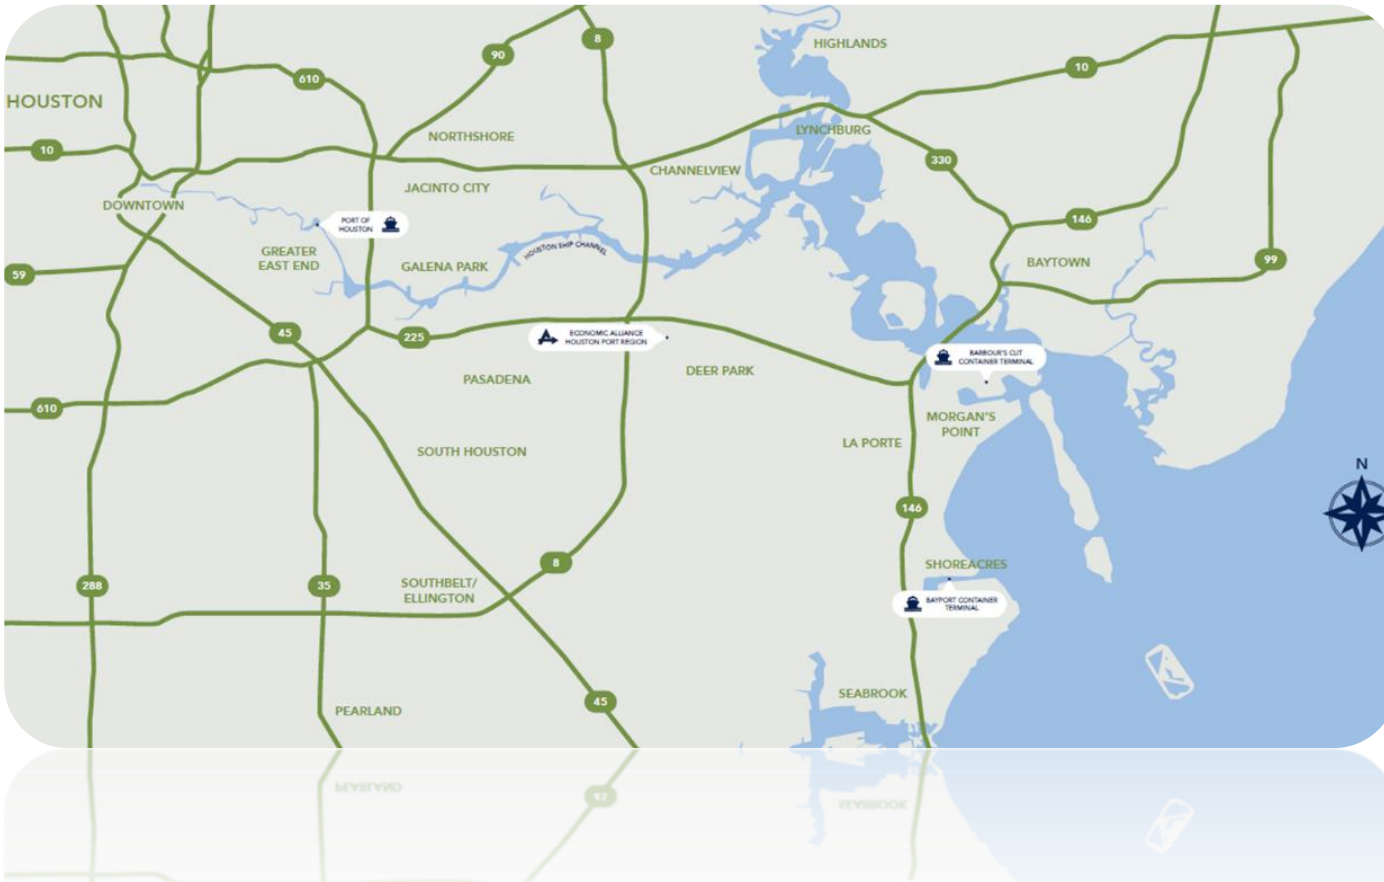

SOUTHEAST TEXAS
dream it.
DO IT.™

For more information contact
patti@allianceportregion.com

WHO WE REPRESENT

Most sought-after region in the world for petrochemical, manufacturing, maritime and logistics operations

25 miles of the Houston Ship Channel:

1. World's largest petrochemical complex
2. Nation's busiest port in terms of foreign tonnage

12 Cities, Harris County, Port Houston, plus

250+ Private Sector Members

CAREER CONCENTRATIONS

- Petrochemicals
- Maritime
- Logistics
- Transportation
- Construction

The Houston Ship Channel region is the largest petrochemical complex in the world.

Source: <https://www.ocean-insights.com/business-news/port-of-houston-the-nations-largest-petrochemical-complex/>

LET'S LOOK AT THE SHIP CHANNEL

THE HOUSTON SHIP CHANNEL --- IS THE BUSIEST IN THE U.S.

Did you know the
Houston Ship Channel...

Is responsible for 428 million tons
of cargo annual?

Provides more than \$800 billion a
year in direct output to the U.S.
economy?