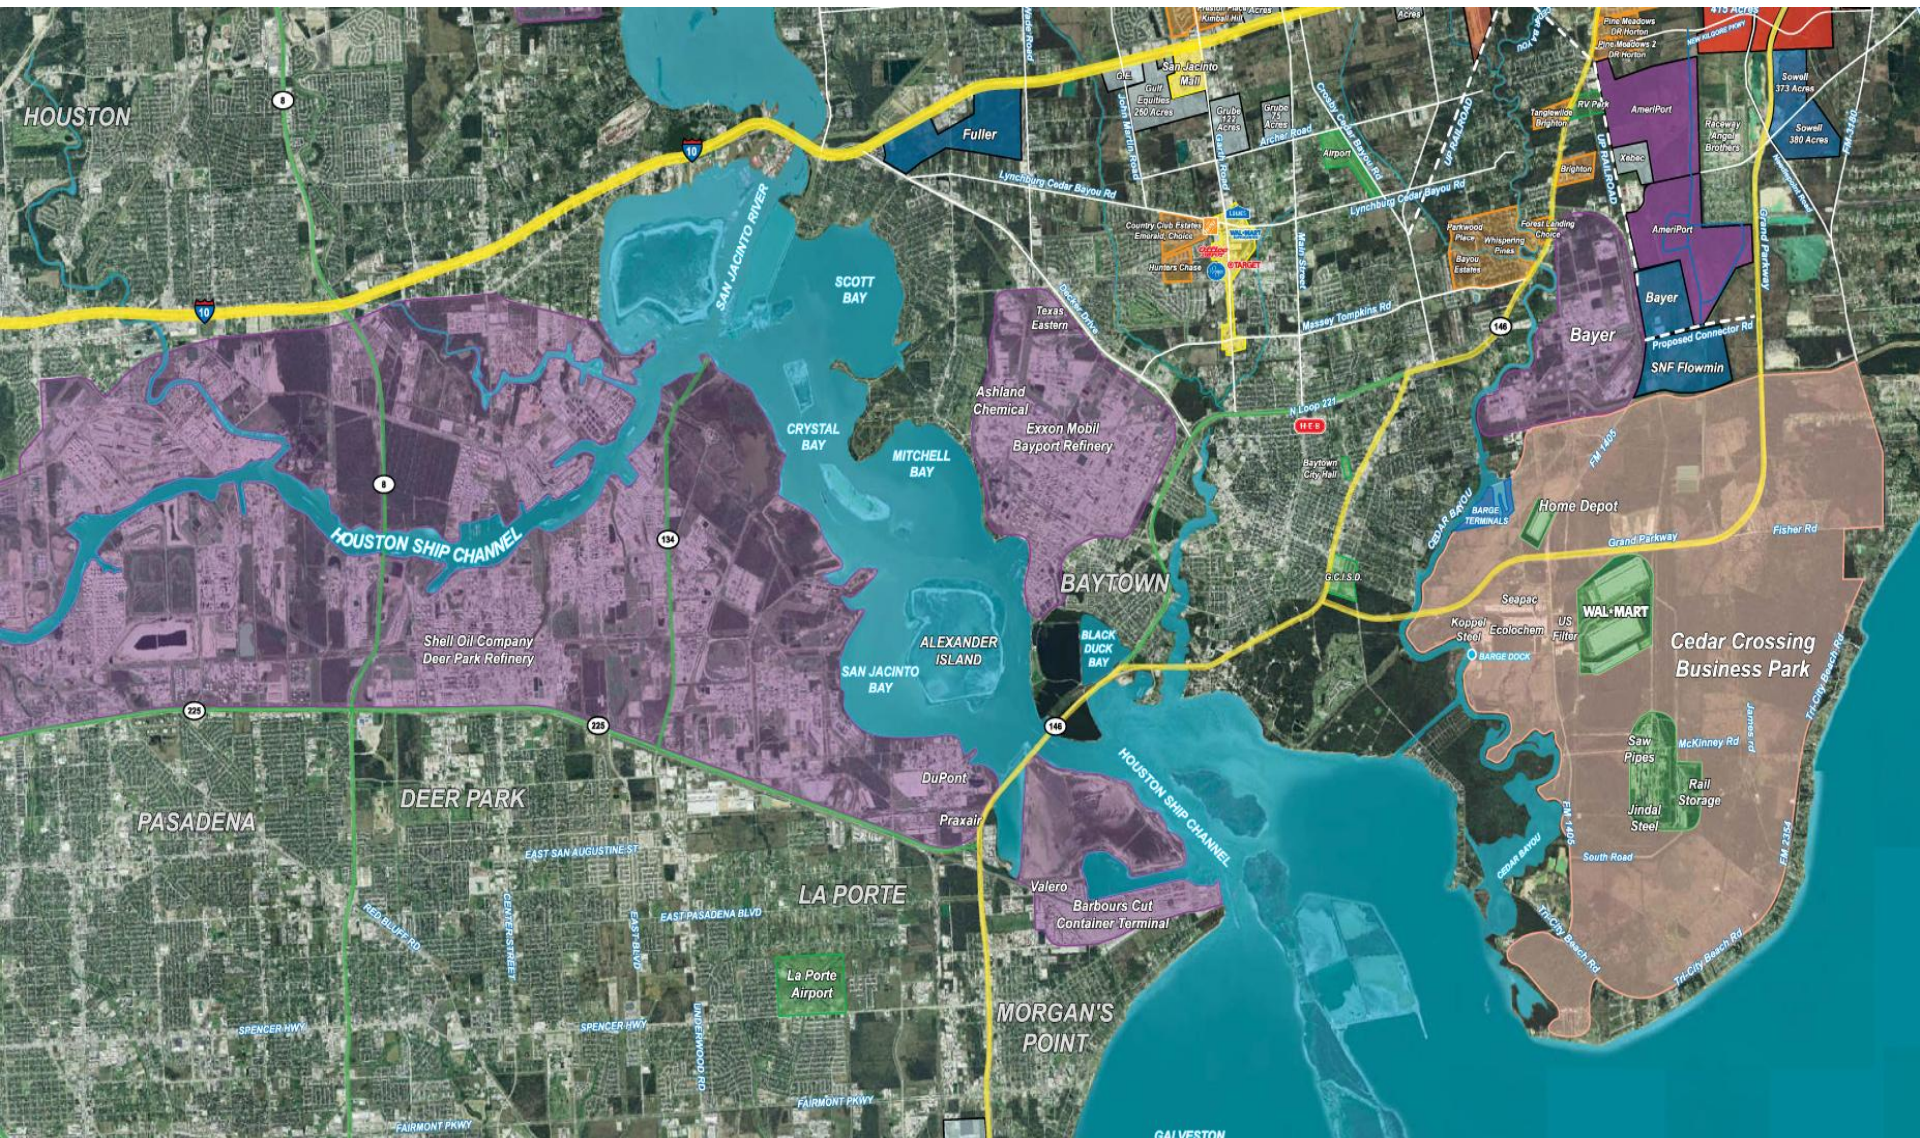

25 miles of the Houston Ship Channel:

1. World's largest petrochemical complex
2. Nation's busiest port in terms of foreign tonnage

12 Cities, Harris County, Port Houston, plus

250+ Private Sector Members

CAREER CONCENTRATIONS

- Petrochemicals
- Maritime
- Logistics
- Transportation
- Construction

The Houston Ship Channel region is the largest petrochemical complex in the world.

Source: <https://www.ocean-insights.com/business-news/port-of-houston-the-nations-largest-petrochemical-complex/>

LET'S LOOK AT THE SHIP CHANNEL

THE HOUSTON SHIP CHANNEL --- IS THE BUSIEST IN THE U.S.

Did you know the
Houston Ship Channel...

Is responsible for 428 million tons
of cargo annual?

Provides more than \$800 billion a
year in direct output to the U.S.
economy?